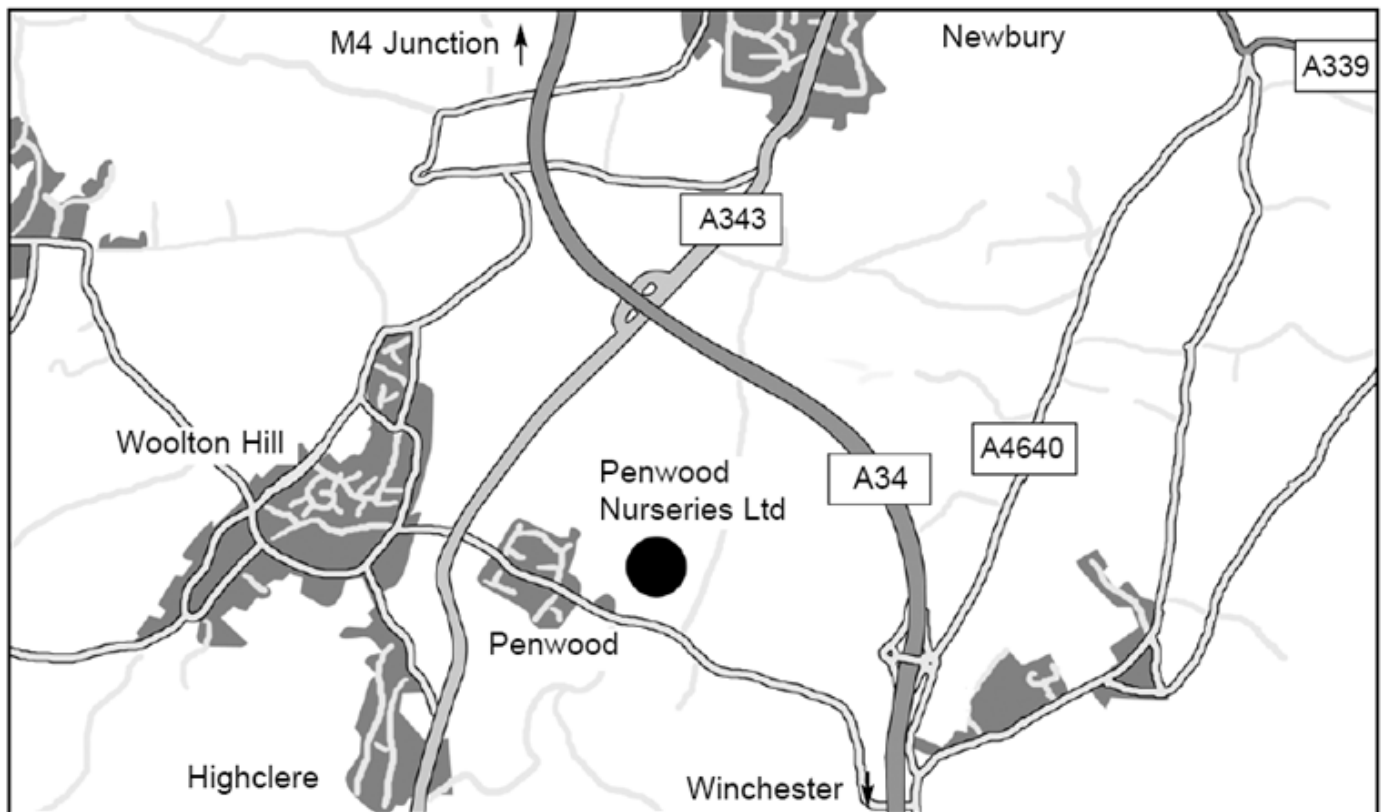

Penwood Nurseries Directions

Written Direction - From the Highclere junction on the A34.

Exit the A34 at the Highclere junction.

Turn right to Andover.

After approx 1km you will come to a cross roads, turn left, up the hill.

You will drive through the main part of the village of Penwood.

400m after Penwood turn left. (sign posted from here)

After 100m turn left into our gate.

Down the drive for parking by the barn.

Please ask for help if you require it on arrival.

Written Direction - From the Totthill junction on the A34.

Exit the A34 at the Totthill junction.

Follow signs to Penwood

350m after the Penwood village sign, turn right. (sign posted from here)

After 100m turn left into our gate.

Down the drive for parking by the barn.

Please ask for help if you require it on arrival.

Opening Times

Monday to Saturday 9.00am to 5.00pm

Sunday 10.00am to 1.00pm